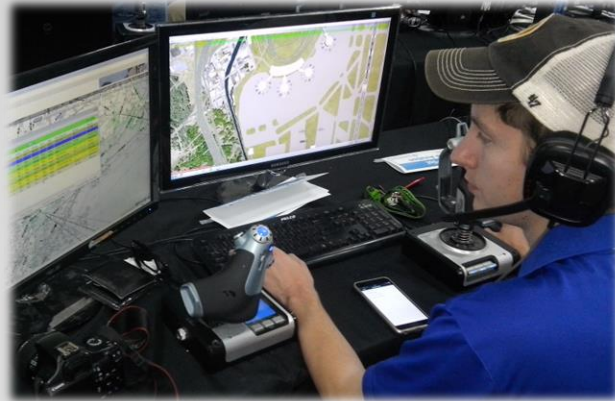

CRPT

Crisis Response Programs and Training

*Mental Healthcare
Shouldn't Come in a Police Car*

*Ron L. Bruno, Chief Executive Officer
Crisis Response Programs and Training, Inc.*

Best Practices in Crisis Response